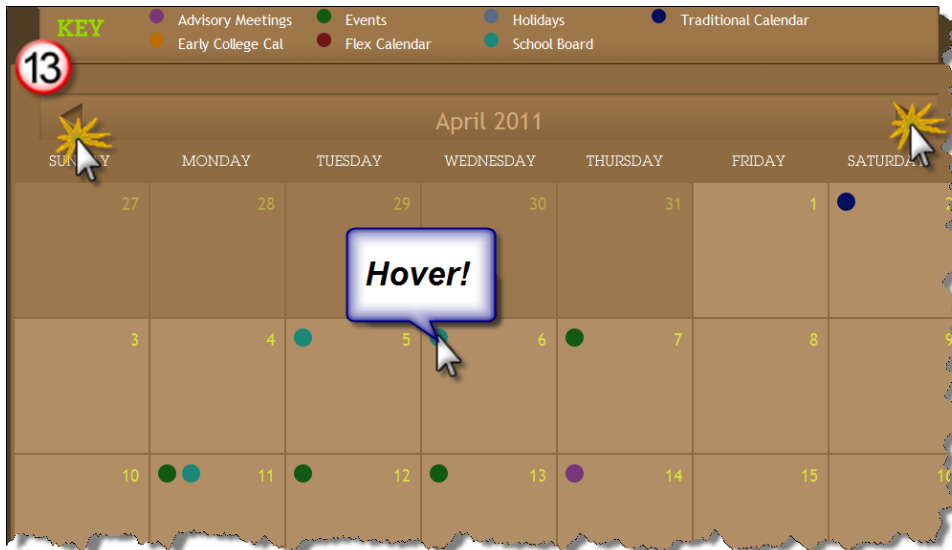

8. **Photo Gallery:** Visit the Photo Gallery to view featured pictures. Click on the arrow buttons and pictures to view the images.

9. **Quick Links:** Use the Quick Links drawer to keep important links close and easily available.

10. **Navigation Bar:** To navigate to other pages within the site, click on the links next to the yellow arrows.

11. **Google Translate:** Any page on the website can be translated into another language. Simply scroll to the bottom and select your desired language!

12. **Search Box:** Can't find something? Type what you're looking for into the Search Box and click on Search.

13. **Online Calendar:** The calendar is color-coded for the different categories, noted by the KEY.

Navigating the Calendar: Use the arrows to the right and left of the month to change to a different month.

Calendar Events: These events are designated by a colored dot on a specific date.

To quick view the event, hover over the dot to see basic event information. To view detailed information, click on the dot and more information will be displayed at the top of the calendar.