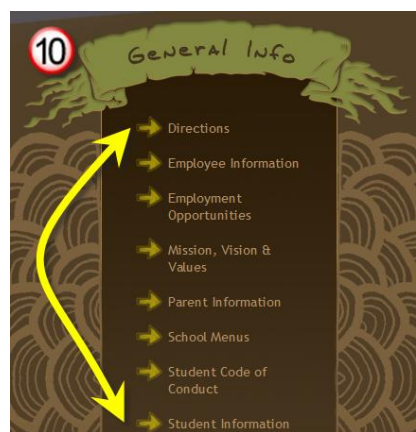

Take a Tour of Our New Website

Welcome to <http://www.hendersoncountypublicschoolsnc.org>, our new district website!

Throughout our site, you will see the same five headings.

1. **About Us:** Hover or click here for information about the school district.
2. **Administration:** Hover or click here to access information about the Superintendent, Administrative Services, the Henderson County Board of Public Education, Board Policies and meeting information.
3. **Departments:** Hover or click here to visit a specific department.
4. **Schools:** Hover or click here to view a list of schools with links to their websites.
5. **Calendars:** Hover here to find a link to online and printable calendars OR click here for the online calendars including Traditional, Flex and Early College.

6 **Henderson County Public Schools** where tomorrow begins

6. **District Name:** From any page, click the district name to return to the Home Page.
7. **News and Events:** Use the arrow buttons to navigate through the current featured stories. This will also be the location for school closings and other important announcements.

8. **Photo Gallery:** Visit the Photo Gallery to view featured pictures. Click on the arrow buttons and pictures to view the images.

9. **Quick Links:** Use the Quick Links drawer to keep important links close and easily available.

10. **Navigation Bar:** To navigate to other pages within the site, click on the links next to the yellow arrows.

11. **Google Translate:** Any page on the website can be translated into another language. Simply scroll to the bottom and select your desired language!